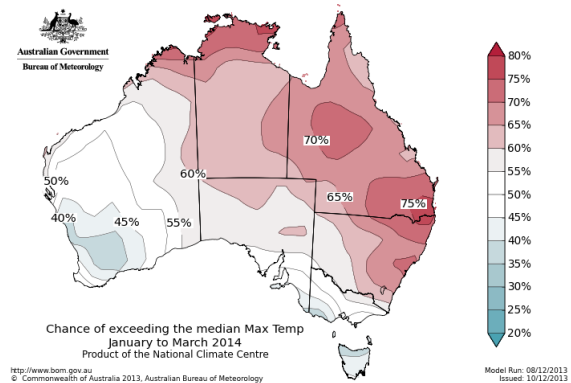

2014: Jan to March forecast

<http://www.bom.gov.au/climate/ahead/outlooks/maps/max.national.mr.png?1389220088439>

**Downtime at sowing due to a gearbox breakdown in the
tractor can be expensive and frustrating. Don't get
caught out this season, let Northstar Power help you
stay on track.**